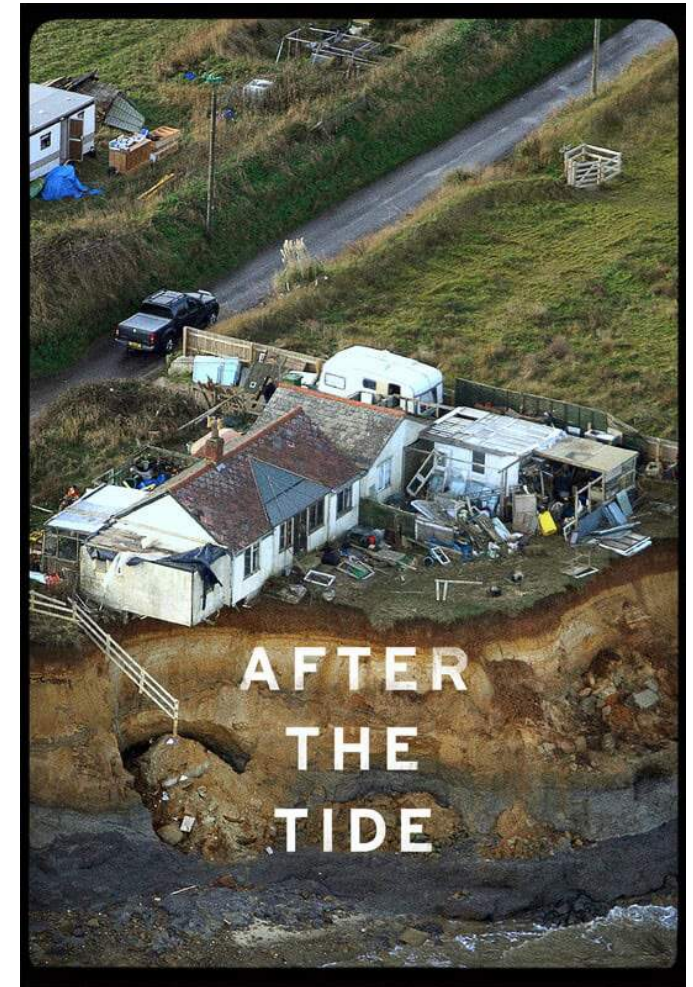

Joseph Harrington - March 2024
After the Tide screening. A documentary about the coastal erosion in Happisburgh.